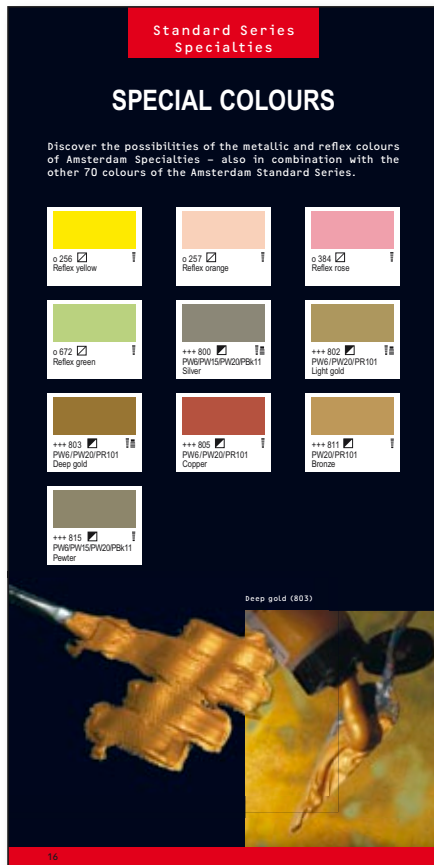

The assortment of colours available for the Standard Series is included on a colour chart. It includes all possible line colours. The paint properties are shown below, using fixed icons. The icons are included on page 39 of the house style manual.

The colour chart, which is used for the Amsterdam brochure, provides an approximation of the colours.

cmk values; colour (reference) numbers
 The colour (reference) numbers recorded on the Standard Series colour chart have their own cmk values for the purposes of printing.

The assortment of colours available for the Standard Series Specialties is included on a colour chart. It includes all possible line colours. The paint properties are shown below, using fixed icons. The icons are included on page 39 of the house style manual. The colour chart, which is used for the Amsterdam brochure, provides an approximation of the colours.

803: PMS 8640

805: PMS 8901

811: PMS 875

815: PMS 8381

The assortment of colours available for the Expert Series is included on a colour chart. It contains all possible line colours. The paint properties are shown below, using fixed icons. The icons are included on page 39 of the house style manual.